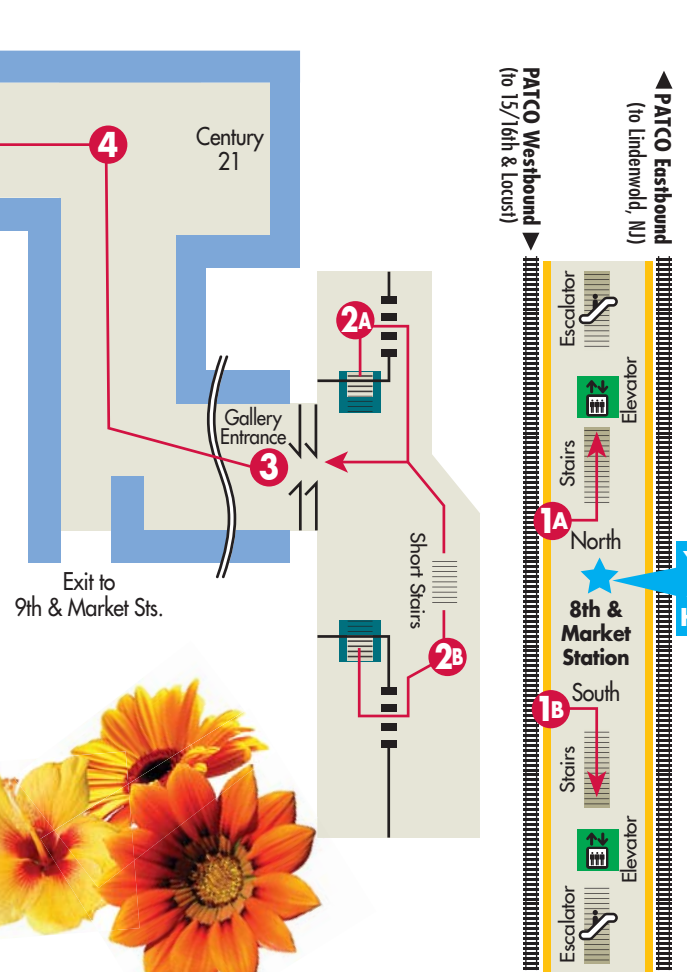

See street map above for directions.

OR

Stay inside and walk through
the Gallery at Market East.

See reverse side for Gallery directions & hours.

**Discounted Flower Show tickets are available at
SEPTA's Ticket Counter at Market East on concourse level.**

LEGEND

Retail Stores	Stairs/Escalators
Landmarks	Elevators
Restrooms	*MAP NOT TO SCALE

Discounted Flower Show Tickets:
 Available at SEPTA's Ticket Counter at Market East on concourse level.

- 1 A/B** Exit train at 8th & Market. Proceed up the stairs, escalators or elevators.
- 2 A** Proceed through fare gates and turn right into concourse and turn right again.
- B** Proceed through the fare gates and turn left. Go up and down over a small flight of stairs over the SEPTA tracks, then turn left into the concourse.
- 3** Proceed through the set of double doors into a long corridor that leads to the lower level of the Gallery.

- 4** Proceed until the end and turn left. Continue walking past Food Court area.
- 5** Turn right toward SEPTA's Jefferson Station. Discounted Flower Show tickets are available at the SEPTA ticket counter.
- 6** Proceed through concourse and turn left through doors. Take escalator or elevator up to next level.
- 7** At top of escalator turn right and take second escalator to upper level. Proceed into Convention Center.

YOU ARE HERE
8th & Market Station