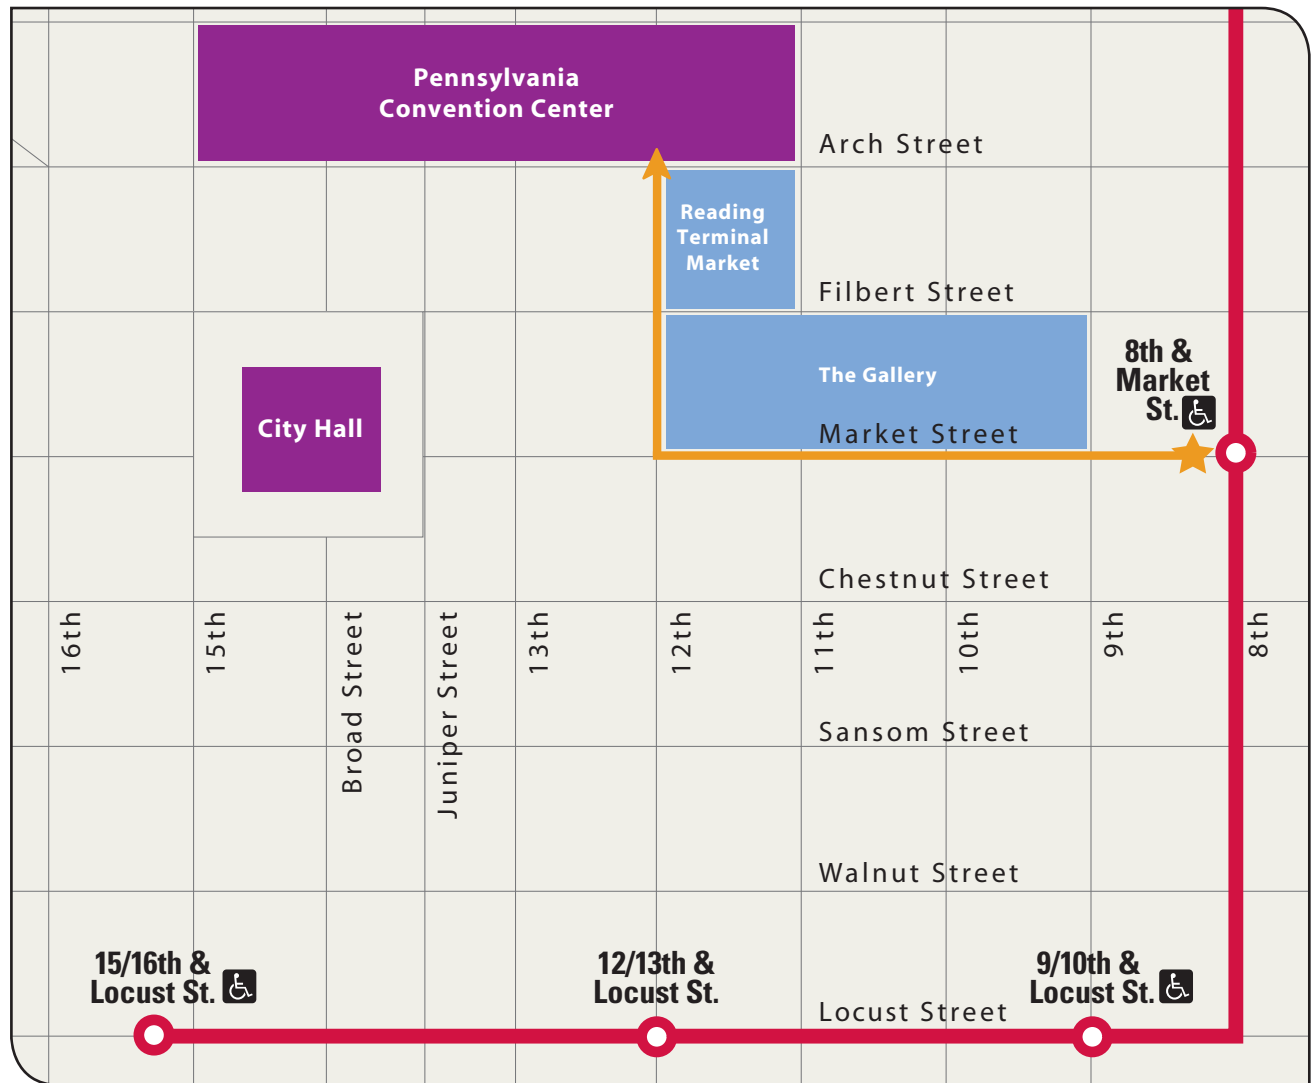

The Pennsylvania Convention Center is just a quick walk, indoors or out, from PATCO's 8th & Market St. Station

Stroll through the sunshine
on Market Street at any time.

See street map above for directions.

OR

Stay inside and walk through
the Gallery at Market East.

See reverse side for Gallery directions & hours.

**Discounted Flower Show tickets are available at
SEPTA's Ticket Counter at Market East on concourse level.**