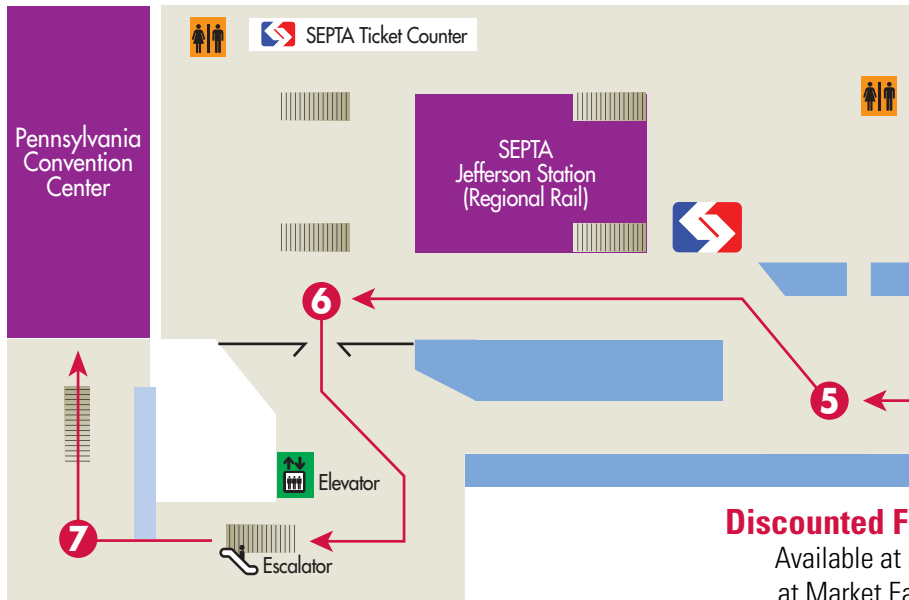

PATCO to Convention Center