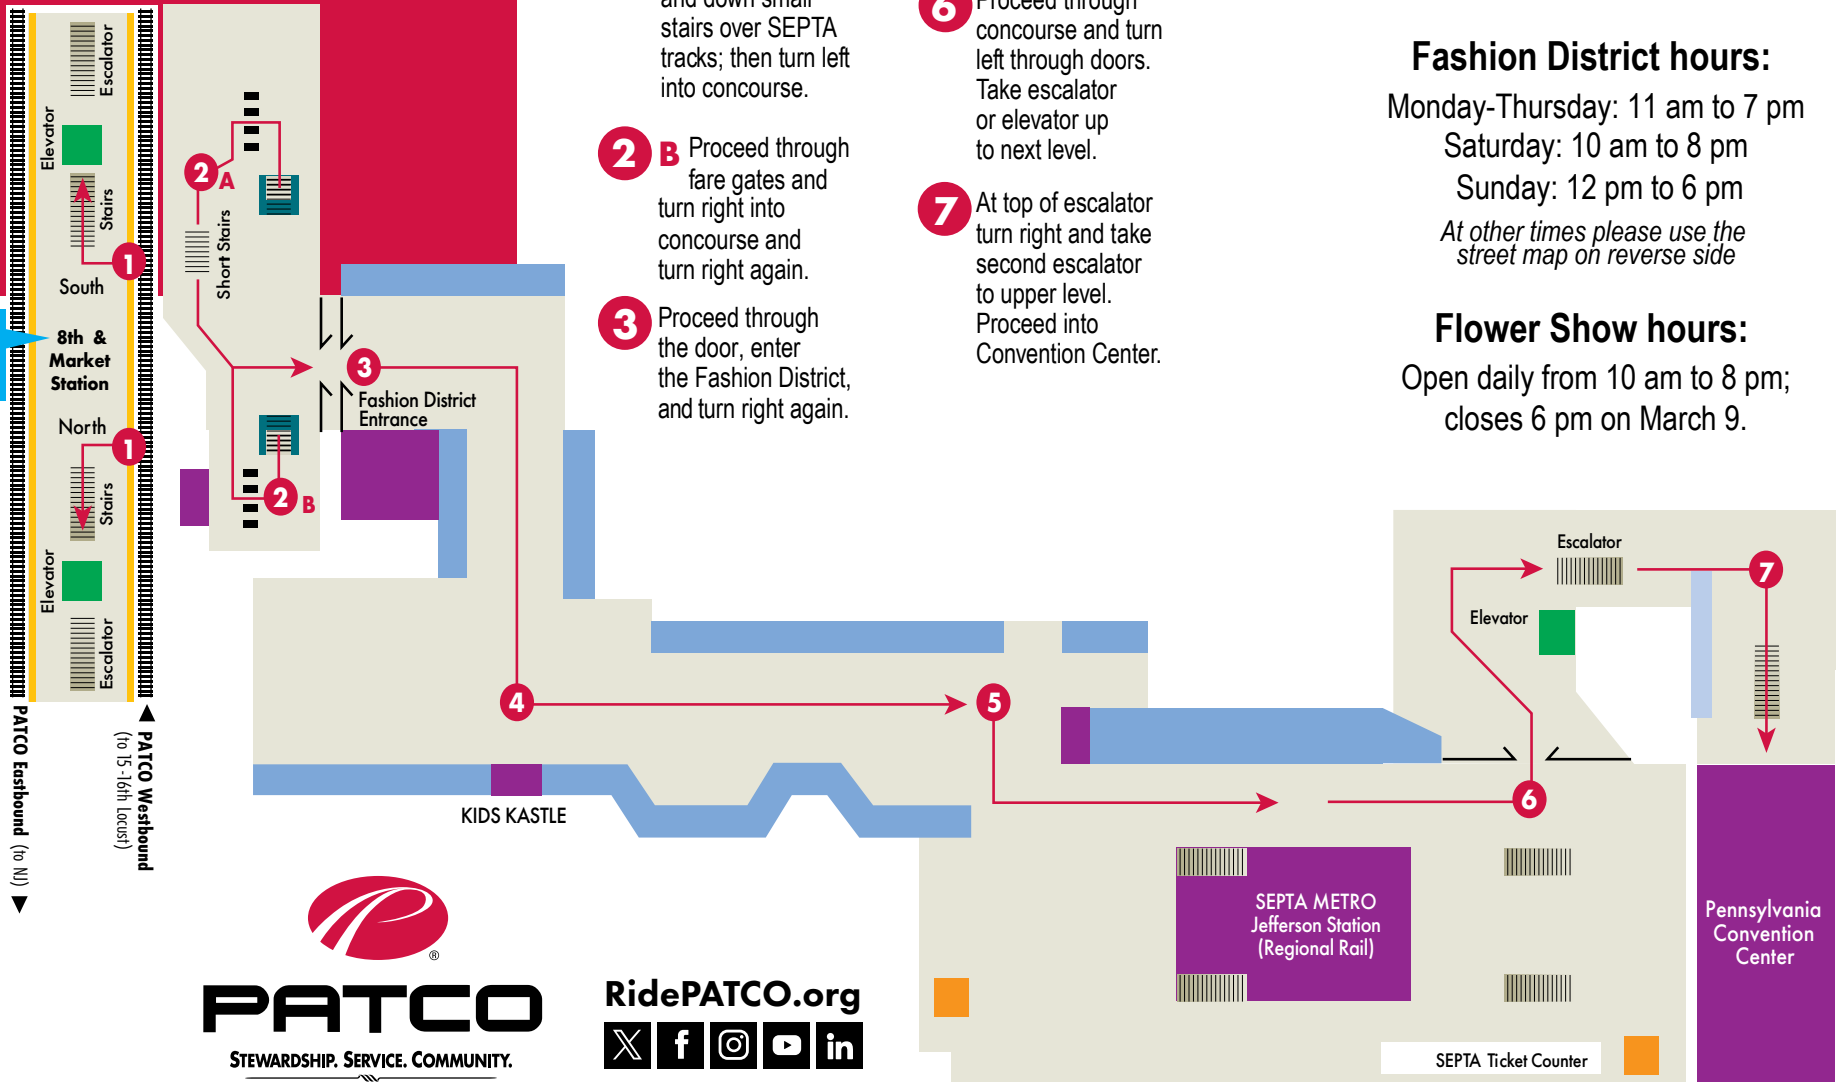

# RIDE PATCO TO 8TH & MARKET!

The Pennsylvania Convention Center is just a quick walk, indoors or out, from PATCO's 8th & Market St. Station.

Stroll outside through the sunshine at any time.

See street map above for directions.

**OR**

Stay inside and walk through the Fashion District.

See reverse side for Fashion District directions & hours.

# HOW TO GET TO THE Pennsylvania Convention Center

YOU  
ARE  
HERE

**Fashion District hours:**  
Monday-Thursday: 11 am to 7 pm  
Saturday: 10 am to 8 pm  
Sunday: 12 pm to 6 pm  
*At other times please use the street map on reverse side*

**Flower Show hours:**  
Open daily from 10 am to 8 pm;  
closes 6 pm on March 9.