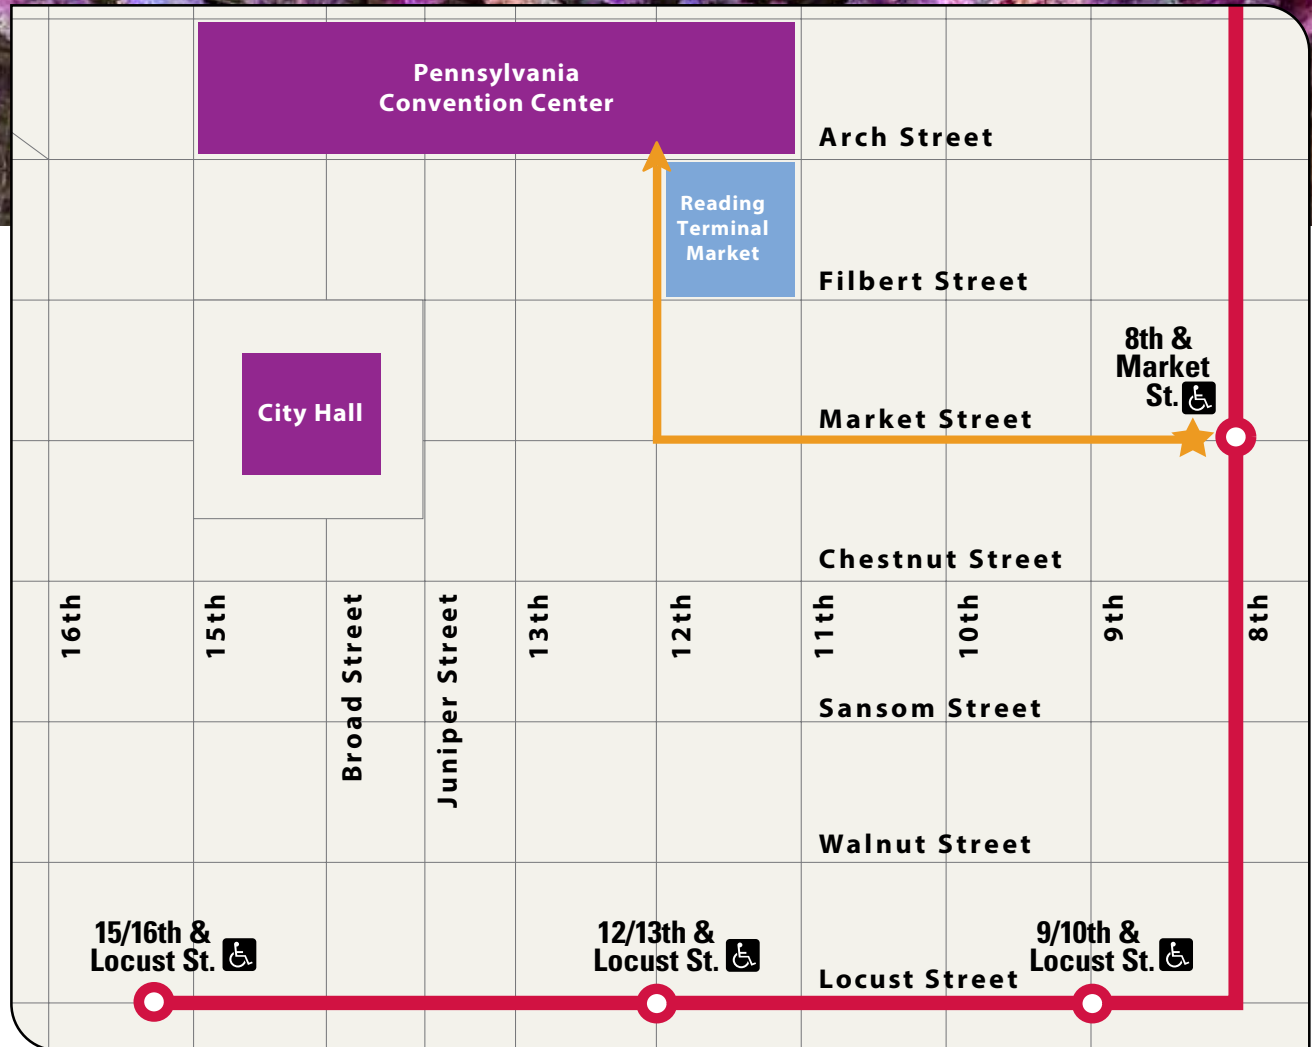

# GARDENS OF TOMORROW

March 1-9

PENNSYLVANIA CONVENTION CENTER

RIDE  
**PATCO**  
TO THE  
SHOW!

# RIDE PATCO TO 8TH & MARKET!

The Pennsylvania Convention Center is just a quick walk, indoors or out, from PATCO's 8th & Market St. Station.

Stroll outside through the sunshine at any time.

See street map above for directions.

**OR**

Stay inside and walk through the Fashion District.

See reverse side for Fashion District directions & hours.

# HOW TO GET TO THE Pennsylvania Convention Center

YOU  
ARE  
HERE

**Fashion District hours:**  
Monday-Thursday: 11 am to 7 pm  
Saturday: 10 am to 8 pm  
Sunday: 12 pm to 6 pm  
*At other times please use the street map on reverse side*